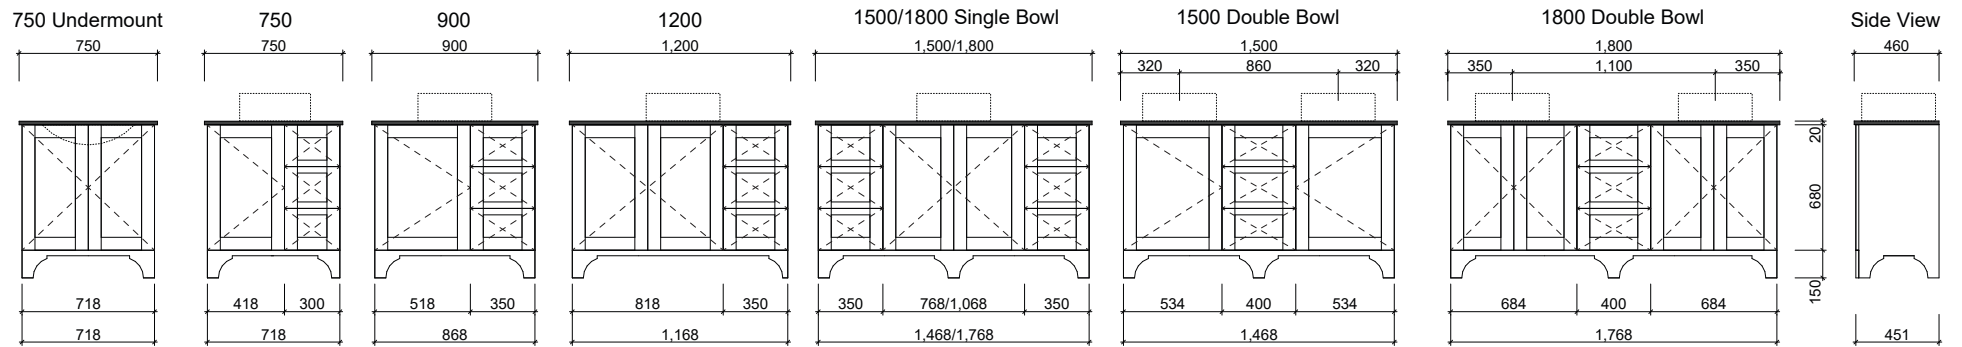

WINDSOR

Floor Standing

Waste size: Acrylic = 40mm, Ceramic = 32mm, Sculptured Marble = 32mm

Note: Where left or right hand options are available please specify or else cabinets will be supplied as per these drawings. All vanity top and basin sizes are nominal only. E&OE