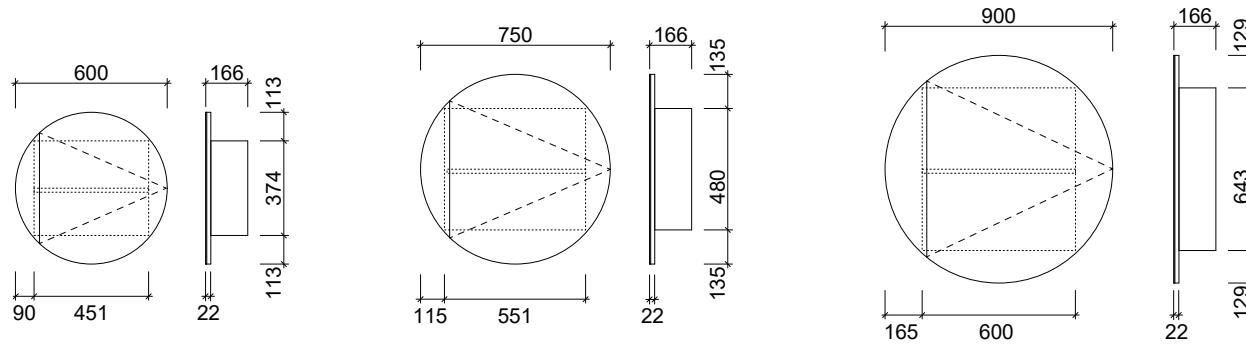

SHAVERS

Havana

Waste size: Acrylic = 40mm, Ceramic = 32mm, Sculptured Marble = 32mm

Note: Where left or right hand options are available please specify or else cabinets will be supplied as per these drawings. All vanity top and basin sizes are nominal only. E&OE