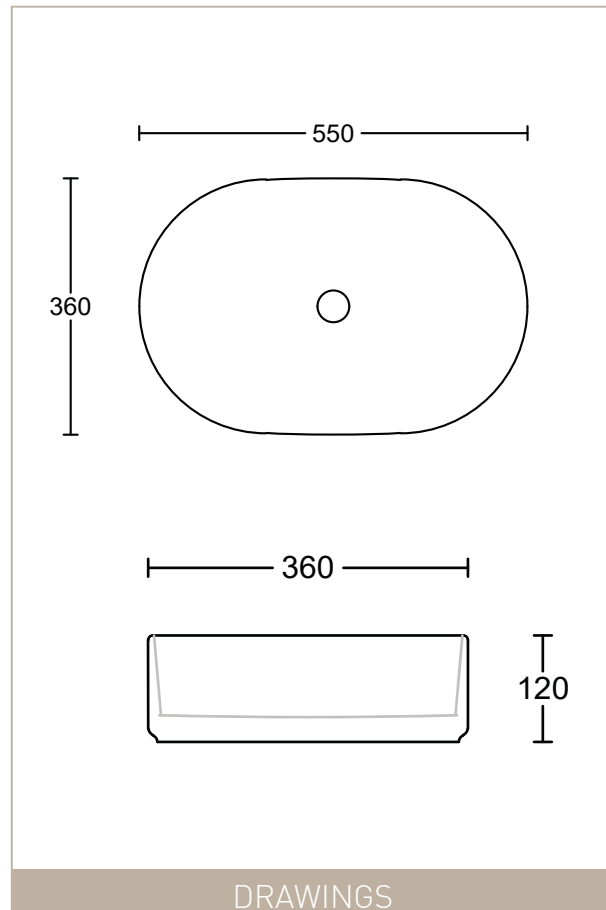

MYRTLE

WG = White Gloss Available | **RRP \$220** **WM** = White Matt Available | **RRP \$364** **BM** = Black Matt Available | **RRP \$364** **GM** = Grey Matt Available | **RRP \$364**

NOTE: Waste not included