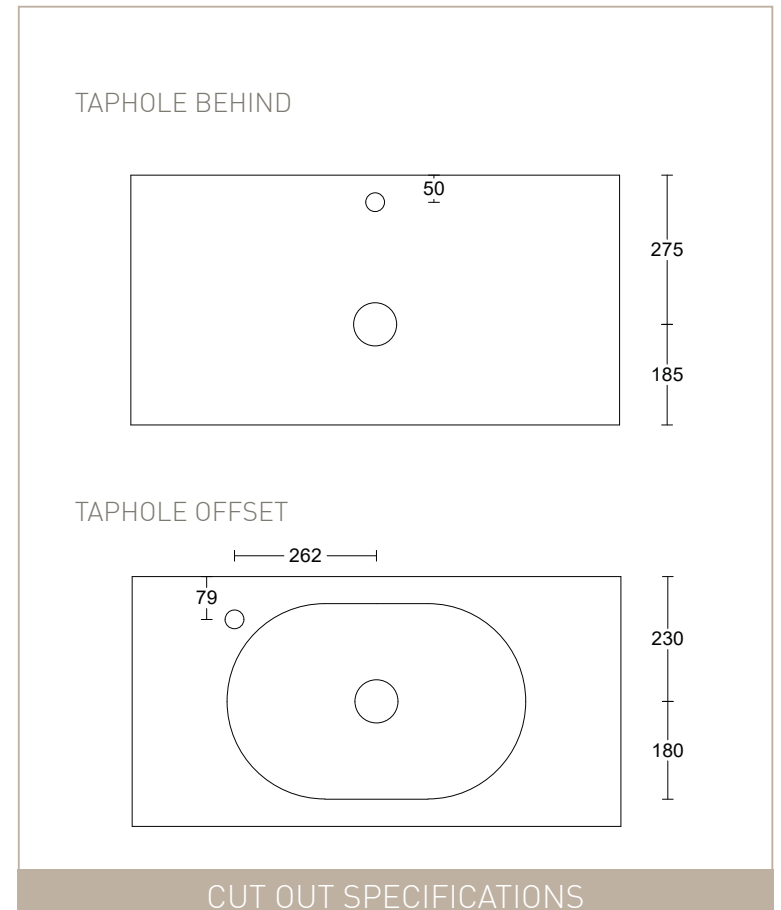

MYRTLE

WG = White Gloss Available | **RRP \$220** **WM** = White Matt Available | **RRP \$364** **BM** = Black Matt Available | **RRP \$364** **GM** = Grey Matt Available | **RRP \$364**

NOTE: Waste not included